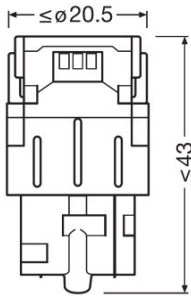

Electrical data

Power input	2 W
Nominal voltage	12.0 V
Nominal wattage	1.40 W
Test voltage	13.5 V
Power input tolerance	± 10 %

Photometrical data

Luminous flux	55 lm
Luminous flux tolerance	± 25 %
Light color LED	Yellow

Dimensions & weight

Diameter	20.0 mm
Product weight	12.00 g
Length	47.5 mm

Lifespan

Lifespan B3	1500 h
Lifespan Tc	4000 h
Guarantee	4 years

Product datasheet

Additional product data

Base (standard designation)	W3x16d
-----------------------------	--------