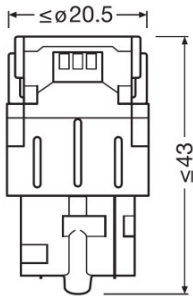

### Dimensions & weight

Diameter	20.0 mm
Product weight	11.30 g
Length	47.5 mm