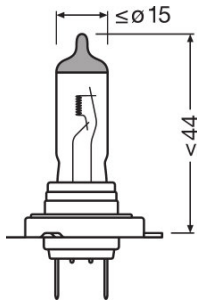

Power input	58 W ¹⁾
Nominal voltage	12.0 V
Nominal wattage	55.00 W
Test voltage	13.2 V

¹⁾ Maximum

Photometrical data

Luminous flux	1500 lm
Luminous flux tolerance	±10 %
Color temperature	3550 K

Dimensions & weight

Diameter	12.0 mm
Product weight	12.50 g
Length	59.0 mm

Lifespan

Lifespan B3	150 h
Lifespan Tc	250 h

Additional product data

Product datasheet

Base (standard designation)	PX26d
-----------------------------	-------