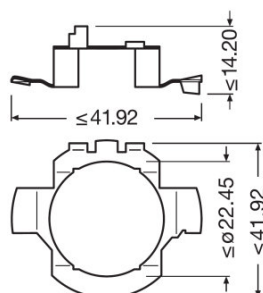

Product datasheet

Technical data

Product information

Order reference	64210
Application (Category and Product specific)	Halogen headlight lamp

Electrical data

Power input	58 W ¹⁾
Nominal voltage	12.0 V
Nominal wattage	55.00 W
Test voltage	13.2 V

¹⁾ Maximum

Photometrical data

Luminous flux	1500 lm
Luminous flux tolerance	±10 %

Dimensions & weight

Diameter	12.0 mm
Product weight	12.50 g
Length	59.0 mm

Lifespan

Lifespan B3	330 h
Lifespan Tc	550 h

Additional product data

Logistical Data

Product code	Product description	Packaging unit (Pieces/Unit)	Dimensions (length x width x height)	Volume	Gross weight
4050300332185	ORIGINAL LINE H7	Folding carton box 1	34 mm x 34 mm x 58 mm	0.07 dm ³	16.00 g
4050300332192	ORIGINAL LINE H7	Bundle 10	170 mm x 69 mm x 58 mm	0.68 dm ³	161.00 g
4050300332208	ORIGINAL LINE H7	Shipping carton box 100	356 mm x 186 mm x 129 mm	8.54 dm ³	1762.00 g
4050300925202	ORIGINAL LINE H7	Blister 1	135 mm x 95 mm x 35 mm	0.45 dm ³	24.00 g
4008321141613	ORIGINAL LINE H7	Shipping carton box 10	279 mm x 115 mm x 145 mm	4.65 dm ³	330.00 g