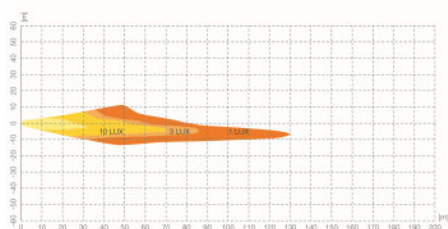

¹⁾ Maximum

Photometrical data

Luminous flux	1500 lm
Luminous flux tolerance	±10 %

Dimensions & weight

Diameter	12.0 mm
Product weight	12.50 g
Length	59.0 mm

Lifespan

Lifespan B3	330 h
Lifespan Tc	550 h

Additional product data