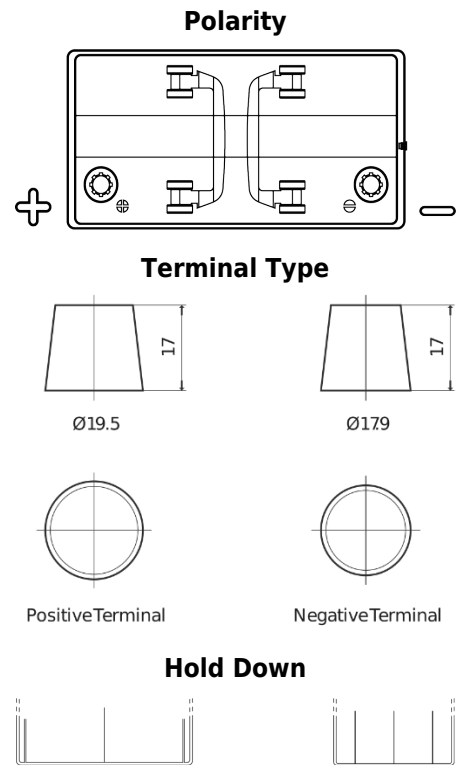

**Product overview**

Batteries for Marine and Leisure

**Dual ER600**

Part number	ER600
Technology	Flooded
EAN/GTIN	3661024037969
Voltage	12 V
Capacity	120 Ah
CCA	800 A
Watt hour	600 Wh
Length	349 mm
Width	175 mm
Height	285 mm
Box size	D03
Polarity	ETN 1
Terminal Type	EN taper post
Hold Down	B0
Weights (subject of variation)	31.40 kg