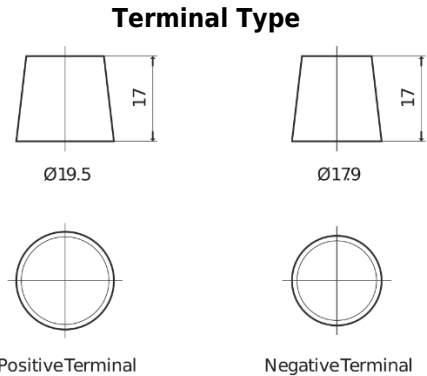

Product overview

Batteries for Marine and Leisure

Equipment GEL ES1300

Part number	ES1300
Technology	GEL
EAN/GTIN	3661024035781
Voltage	12 V
Capacity	120 Ah
Watt hour	1300 Wh
Length	345 mm
Width	171 mm
Height	283 mm
Box size	D03
Polarity	ETN 0
Terminal Type	EN taper post
Hold Down	B0
Weights (subject of variation)	37.50 kg