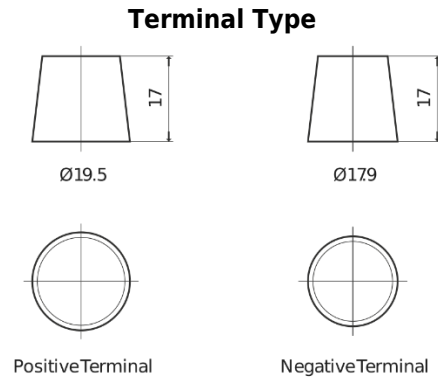

Product overview

Batteries for Marine and Leisure

Dual ER550

Part number	ER550
Technology	Flooded
EAN/GTIN	3661024035989
Voltage	12 V
Capacity	115 Ah
CCA	760 A
Watt hour	550 Wh
Length	349 mm
Width	175 mm
Height	235 mm
Box size	D02
Polarity	ETN 1
Terminal Type	EN taper post
Hold Down	B0
Weights (subject of variation)	27.80 kg