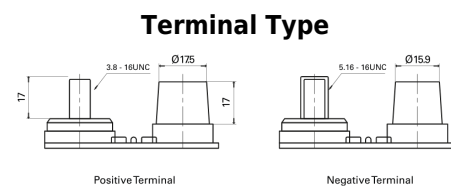

**Product overview**

Batteries for Marine and Leisure

**Dual AGM EP900**

Part number	EP900
Technology	AGM
EAN/GTIN	3661024035965
Voltage	12 V
Capacity	100 Ah
CCA	800 A
Watt hour	900 Wh
Length	330 mm
Width	173 mm
Height	240 mm
Box size	G31
Polarity	ETN 1
Terminal Type	SAE M 3/8"- 5/16" taper&stud
Hold Down	B0
Weights (subject of variation)	31.00 kg