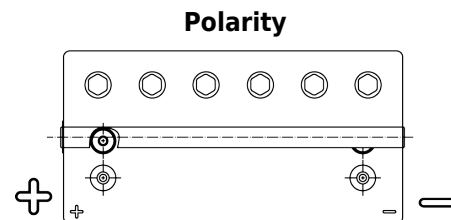

**Product overview**

Batteries for Marine and Leisure

**Dual AGM EP900**

Part number	EP900
Technology	AGM
EAN/GTIN	3661024035965
Voltage	12 V
Capacity	100 Ah
CCA	800 A
Watt hour	900 Wh
Length	330 mm
Width	173 mm
Height	240 mm
Box size	G31
Polarity	ETN 1
Terminal Type	SAE M 3/8"- 5/16" taper&stud
Hold Down	B0
Weights (subject of variation)	31.00 kg