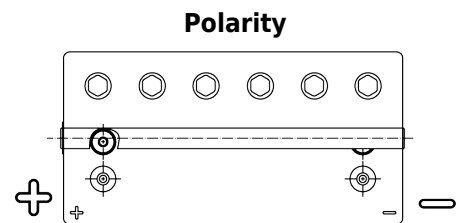

Product overview

Batteries for Marine and Leisure

Start AGM EM960

Part number	EM960
Technology	AGM
EAN/GTIN	3661024036016
Voltage	12 V
Capacity	100 Ah
CCA	800 A
MCA	960
Length	330 mm
Width	173 mm
Height	240 mm
Box size	G31
Polarity	ETN 1
Terminal Type	SAE M 3/8" taper&stud
Hold Down	B0
Weights (subject of variation)	31.00 kg