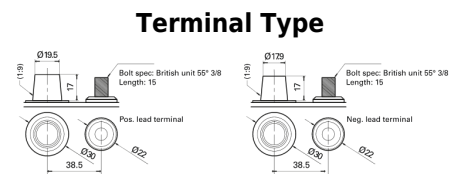

Product overview

Batteries for Marine and Leisure

Start AGM EM960

Part number	EM960
Technology	AGM
EAN/GTIN	3661024036016
Voltage	12 V
Capacity	100 Ah
CCA	800 A
MCA	960
Length	330 mm
Width	173 mm
Height	240 mm
Box size	G31
Polarity	ETN 1
Terminal Type	SAE M 3/8" taper&stud
Hold Down	B0
Weights (subject of variation)	31.00 kg