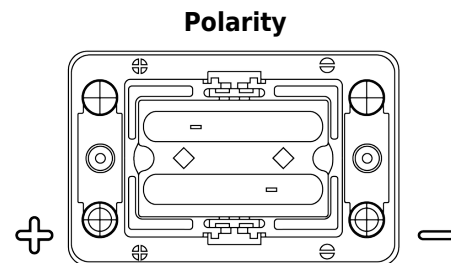

**Product overview**

Batteries for Marine and Leisure

**Start AGM EM1000**

Part number	EM1000
Technology	AGM
EAN/GTIN	3661024036023
Voltage	12 V
Capacity	50 Ah
CCA	800 A
MCA	1000
Length	260 mm
Width	173 mm
Height	206 mm
Box size	G34
Polarity	ETN 1
Terminal Type	SAE M 3/8"- 5/16" taper&stud
Hold Down	B7
Weights (subject of variation)	17.90 kg