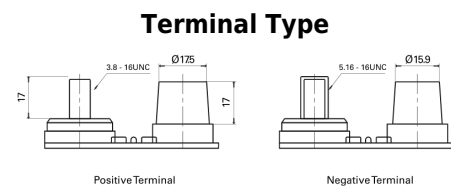

**Product overview**

Batteries for Marine and Leisure

**Start AGM EM1000**

Part number	EM1000
Technology	AGM
EAN/GTIN	3661024036023
Voltage	12 V
Capacity	50 Ah
CCA	800 A
MCA	1000
Length	260 mm
Width	173 mm
Height	206 mm
Box size	G34
Polarity	ETN 1
Terminal Type	SAE M 3/8"- 5/16" taper&stud
Hold Down	B7
Weights (subject of variation)	17.90 kg